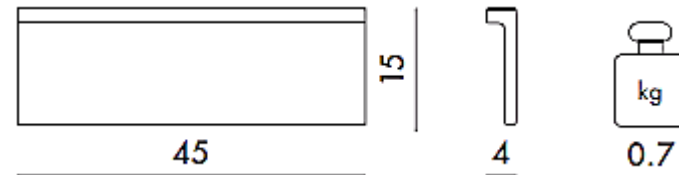

Item type: Shelf

Item code: 9920/AM

Designer: Ludovica and Roberto Palomba

Color: Amber

Dimension: 45 x 15 x 4 cm

Please click the link for more option and finishes:

https://www.kartell.com/IT/it/ludovica-roboto-palomba/shelfish/09920?variantName=x_colorVariant&variantValue=A
[M](#)